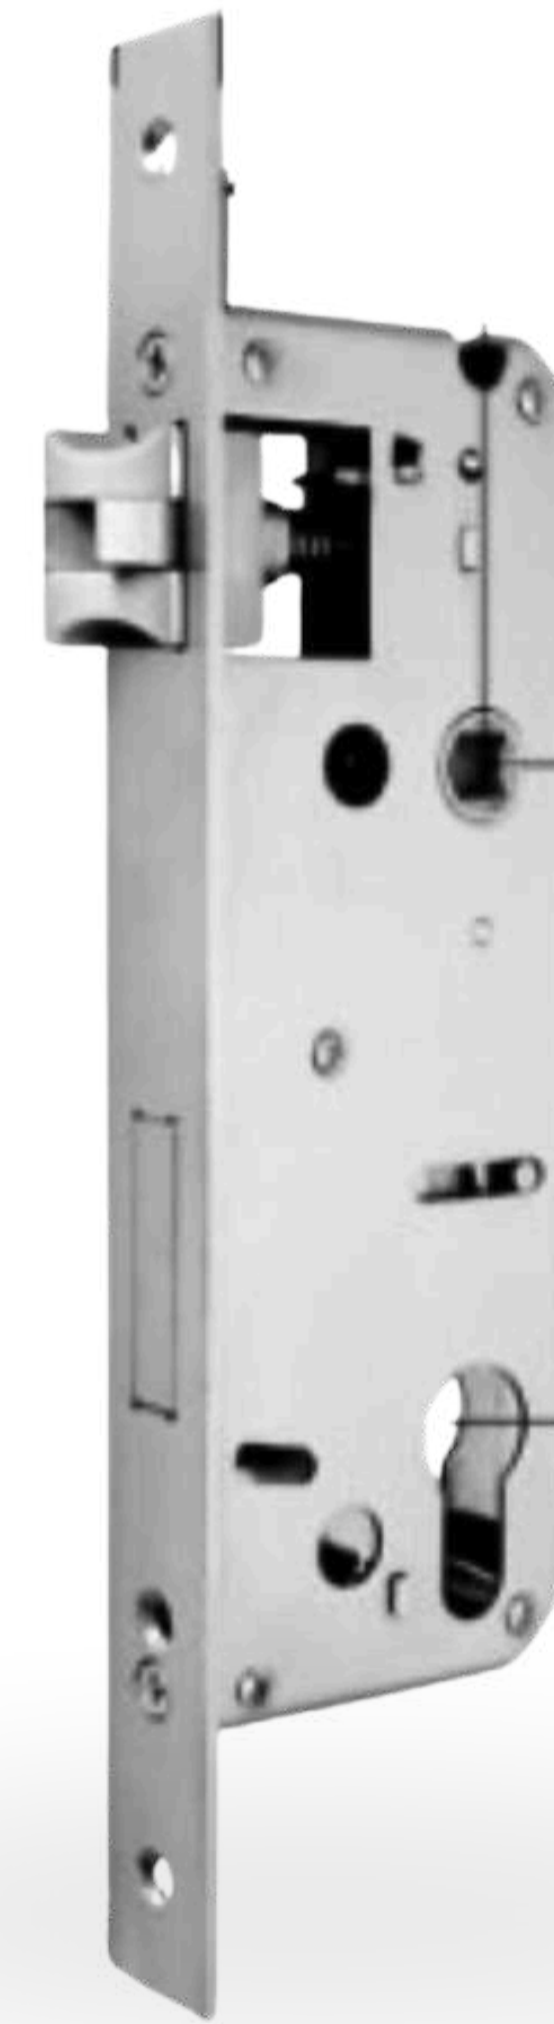

3585 / 4585
₱2,000