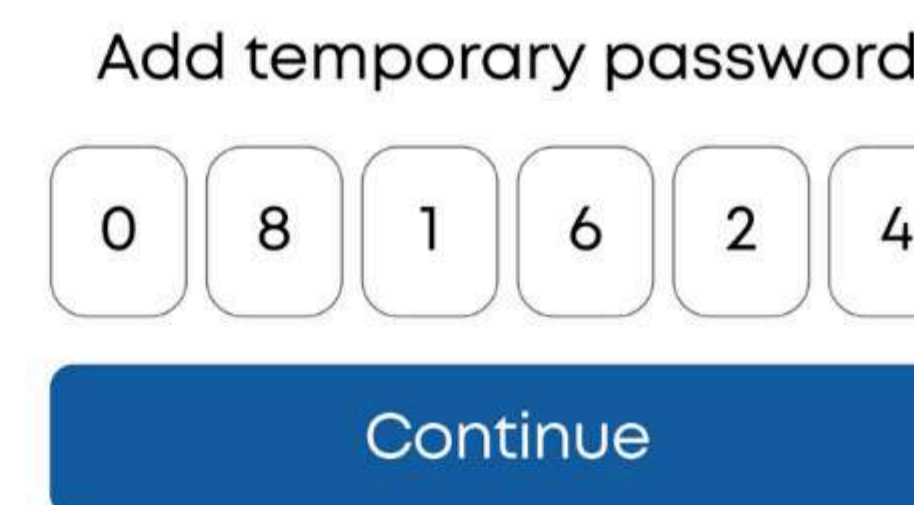

Smart Key Card
Like used in hotels.

Smart App
Control through phone from anywhere.

HD Smart Intercom
See, hear, and speak—instantly.

One-time use Passcodes
Generate temporary passcode for Guests & Airbnb.