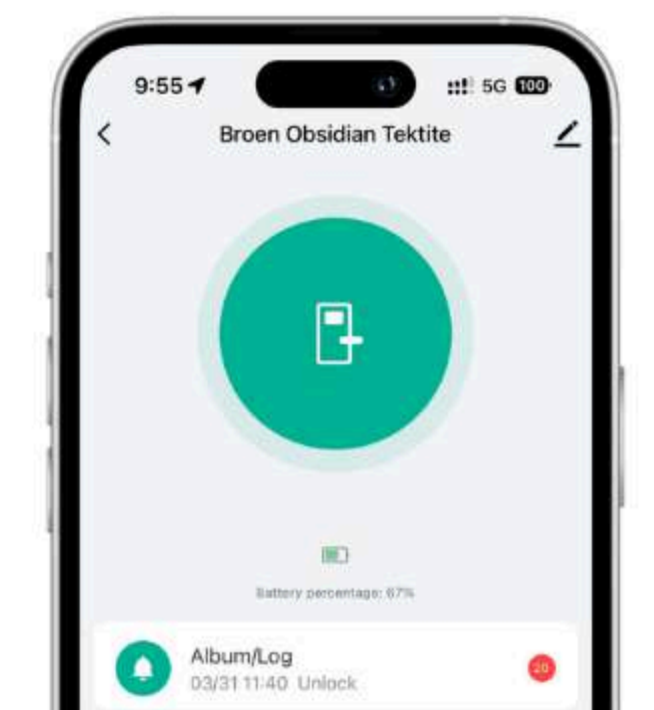

AVAILABLE IN:

BLACK

Ways to Unlock:

Face ID

Face the device to unlock.

Fingerprint

Tap finger to unlock.

6 Digit Passcode

Create your own 6 digit pin code.

Smart Key Card

Like used in hotels.

Smart App

Control through phone from anywhere.

HD Smart Intercom

See, hear, and speak—instantly.

One-time use Passcodes

Generate temporary passcode for Guests & Airbnb.

Add temporary password

0 8 1 6 2 4

Continue

Mechanical Key Unlock Emergency Key

Indoor Locks

Cinder · Solace · Serene · Cora

BRIDGE SERIES