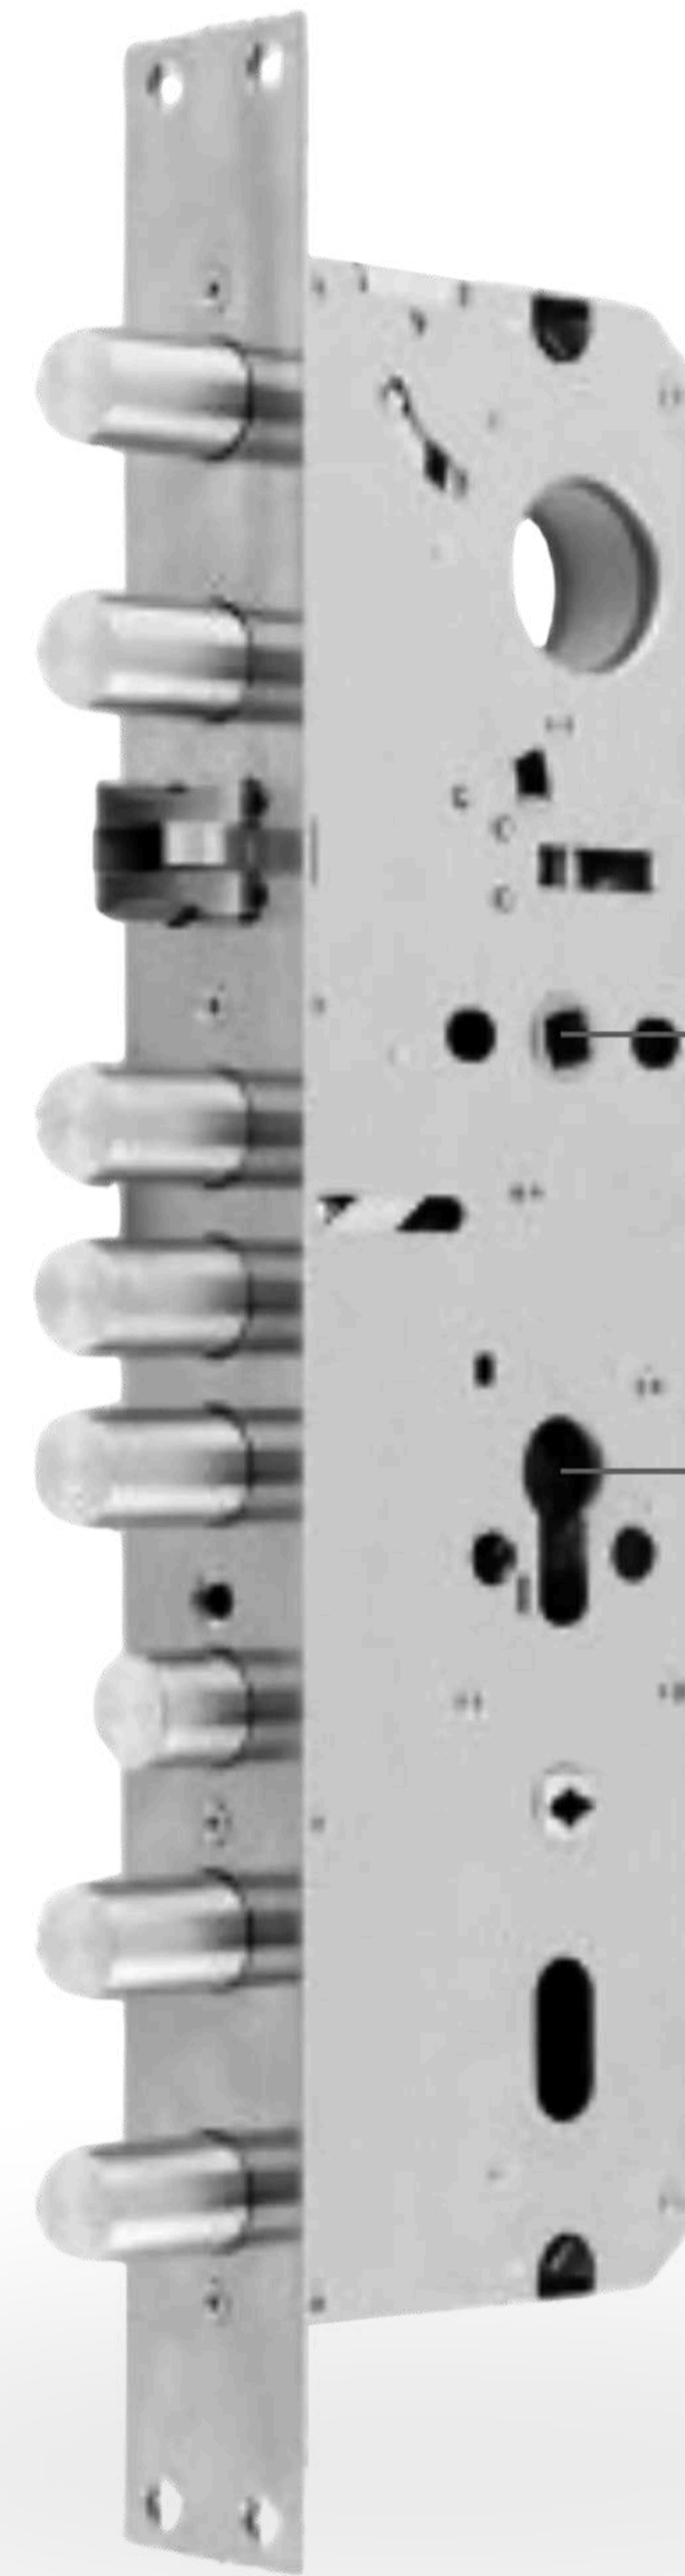

6068
₱5,000