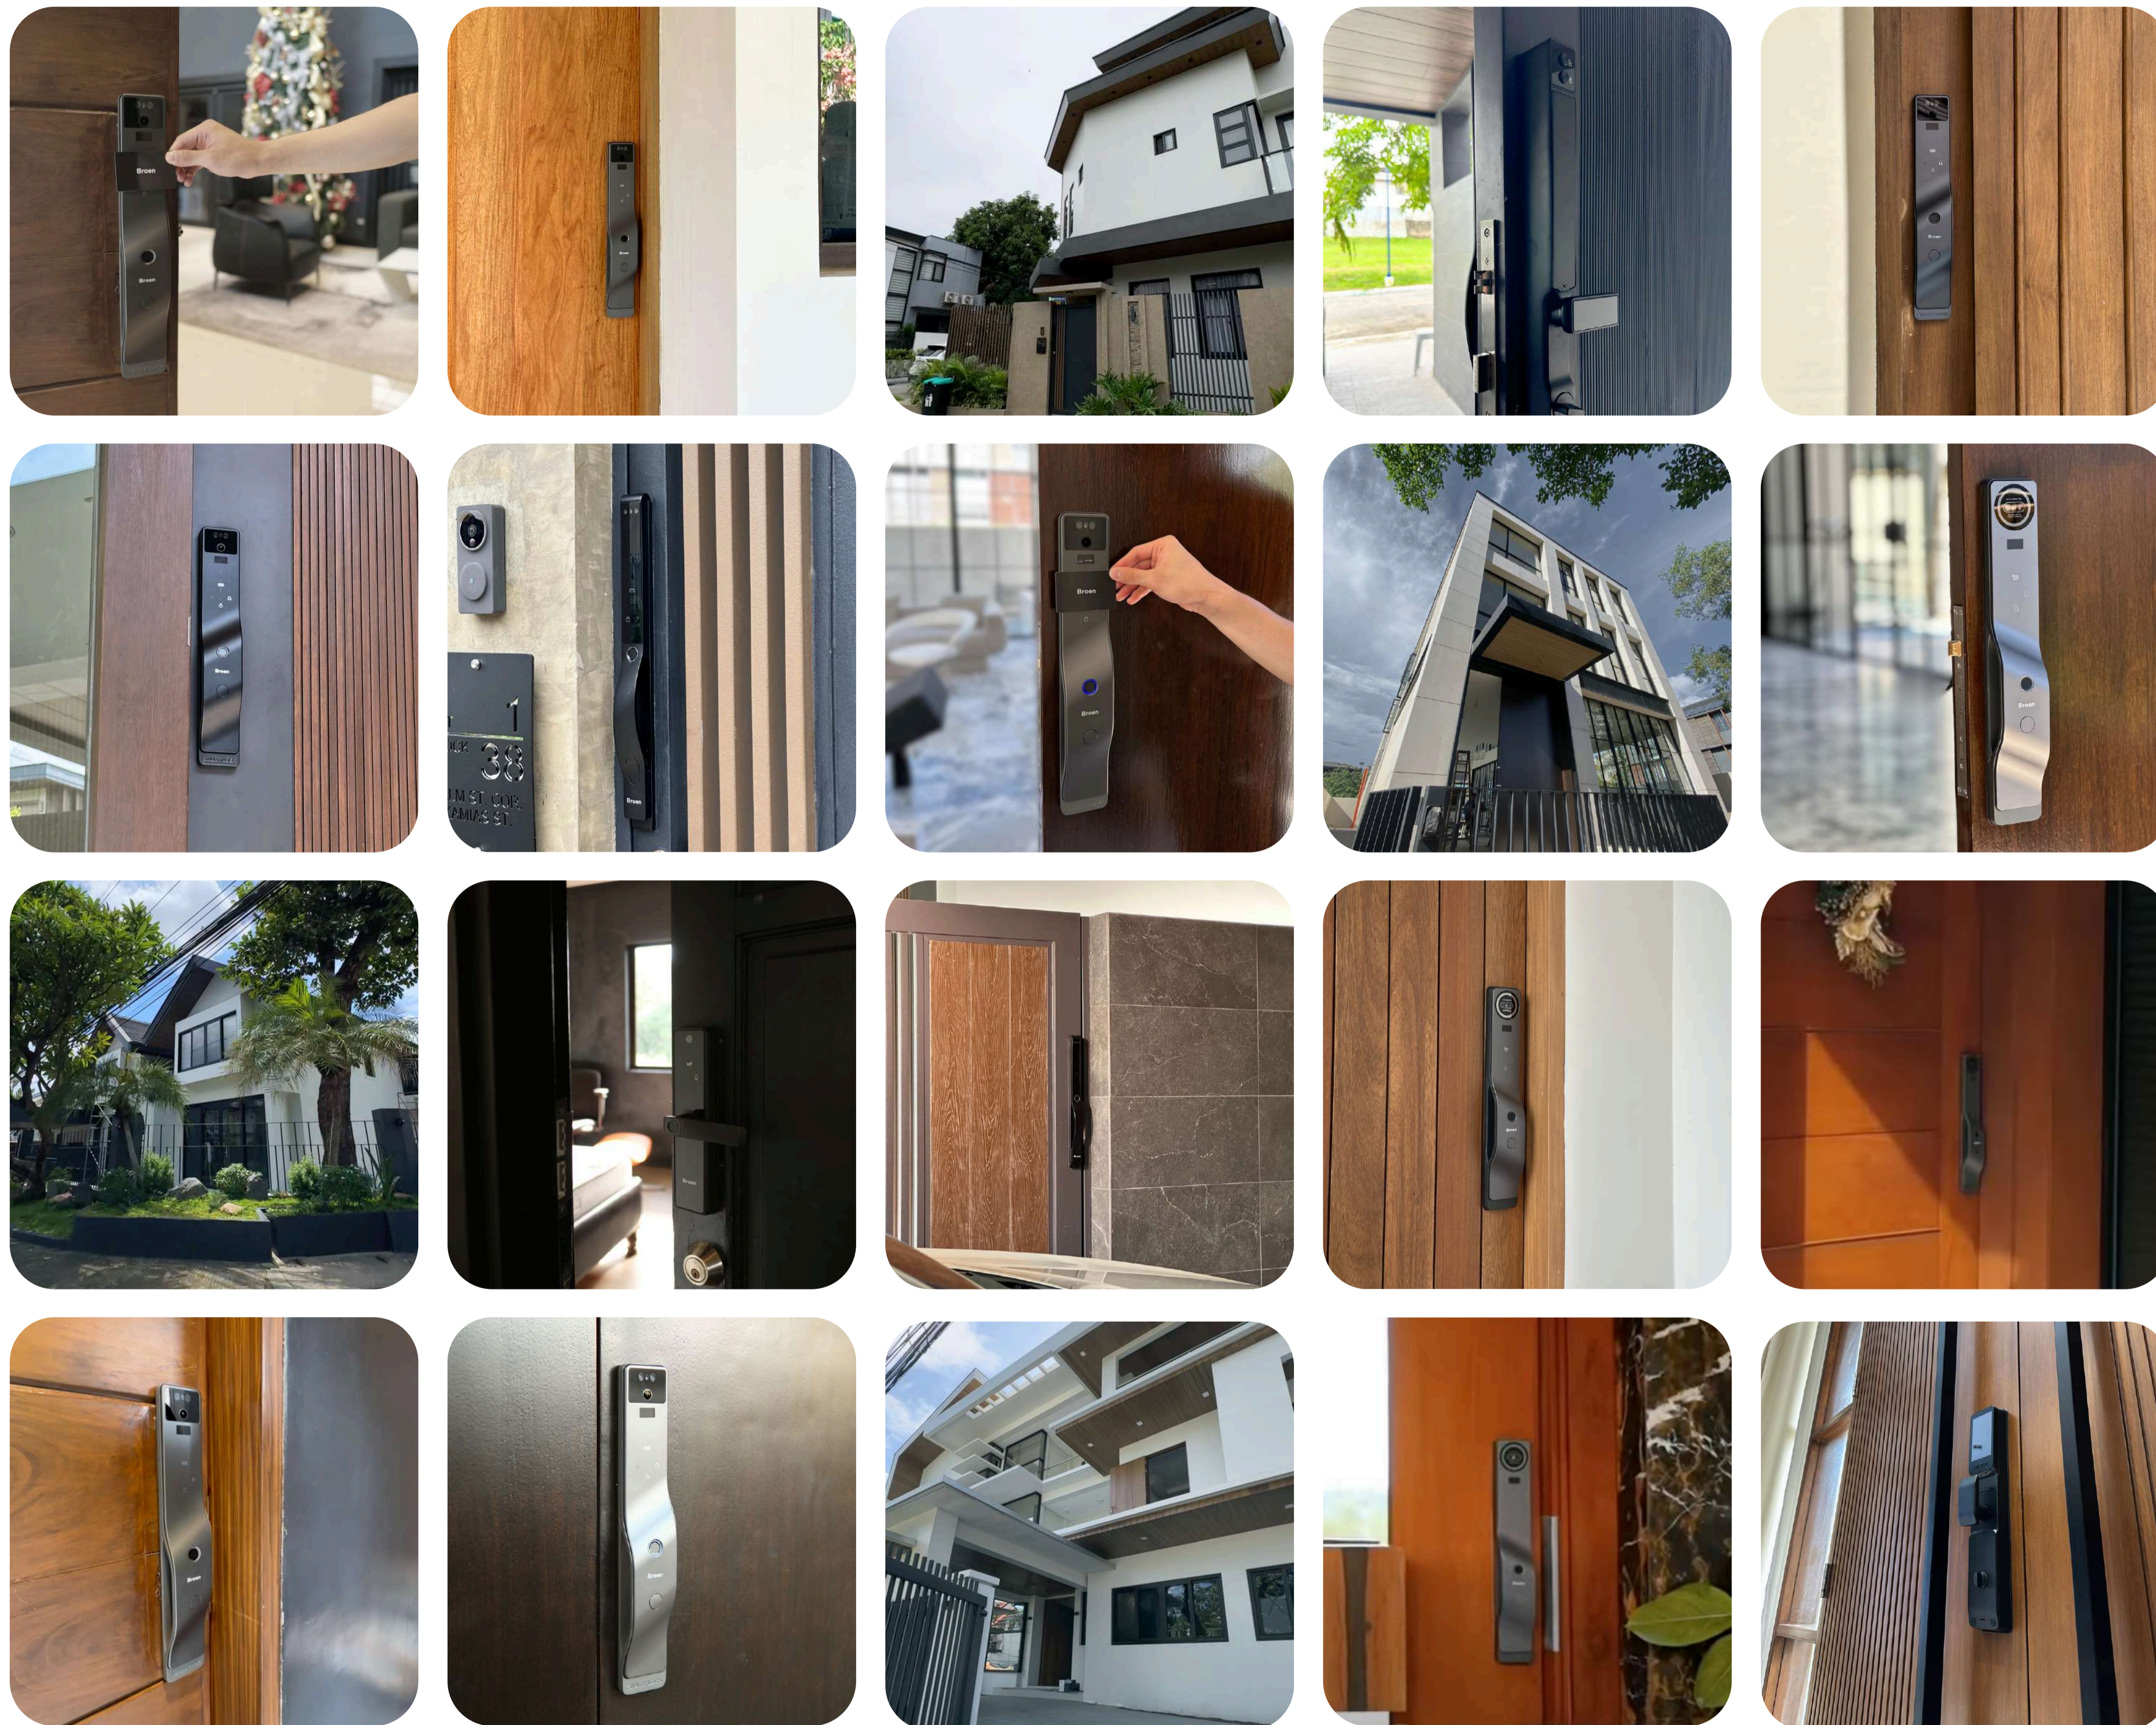

Broen

PRODUCT CATALOG

THE MOST **ELEGANT** SMART LOCKS IN THE PHILIPPINES

Project Locations

West Greenhills Village
 Mckinley West Village
 Edades Suites by Rockwell
 One Mckinley Place, Taguig
 Ayala Heights Village
 Dasmariñas Village
 Alpha Village QC
 Teacher's Village, Diliman
 Southbay Gardens, Paranaque
 and more ...

The Broen Standard

Stylish, classy, and elegant as always. In how it looks, how it feels, and how we serve. Every detail matters.

Certified experts measure, align, and calibrate to your exact door for a precise fit, tidy workmanship, and a flawless handover.