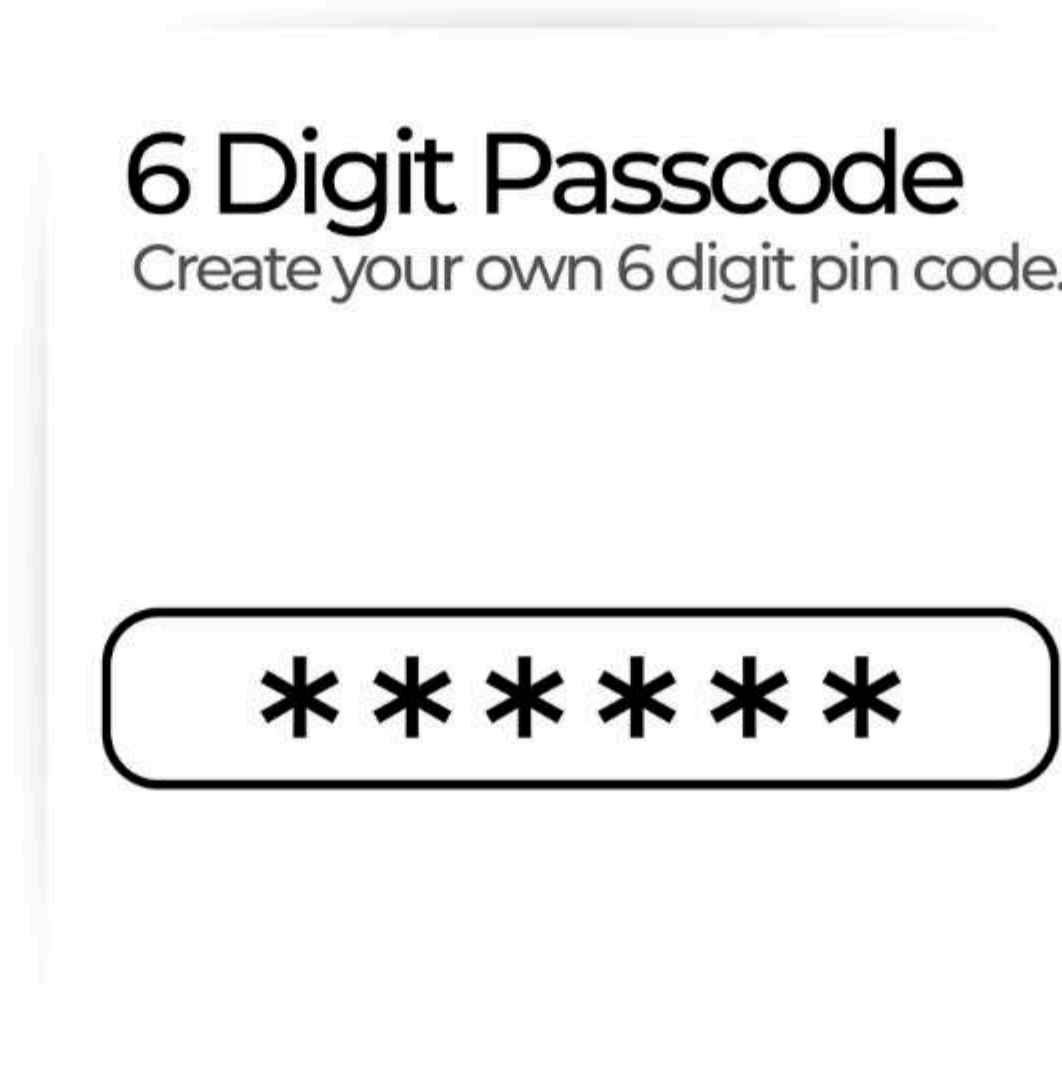

Ways to Unlock: