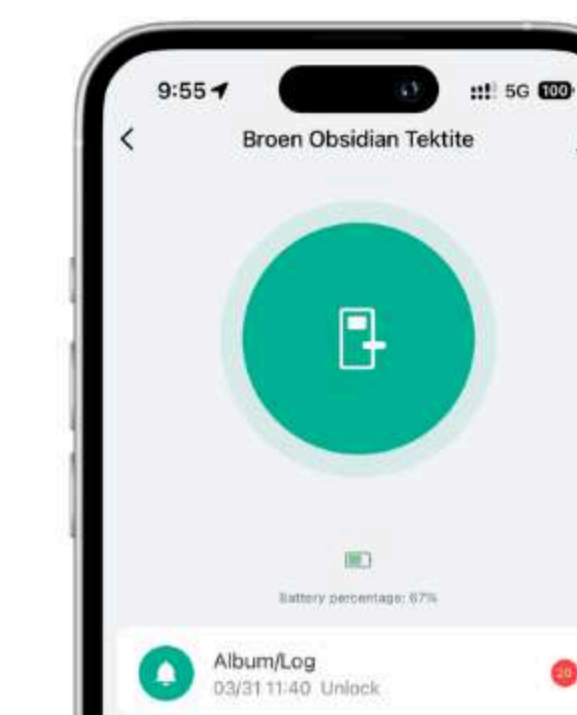

AVAILABLE IN:

Ways to Unlock:

IP68 Waterproof
Built to Withstand, Rain or Shine.

Face ID
Face the device to unlock.

Fingerprint
Tap finger to unlock.

6 Digit Passcode
Create your own 6 digit pin code.

Smart Key Card
Like used in hotels.

Smart App
Control through phone from anywhere.

HD Smart Intercom
See, hear, and speak—instantly.

One-time use Passcodes
Generate temporary passcode for Guests & Airbnb.

Mechanical Key Unlock
Emergency Key