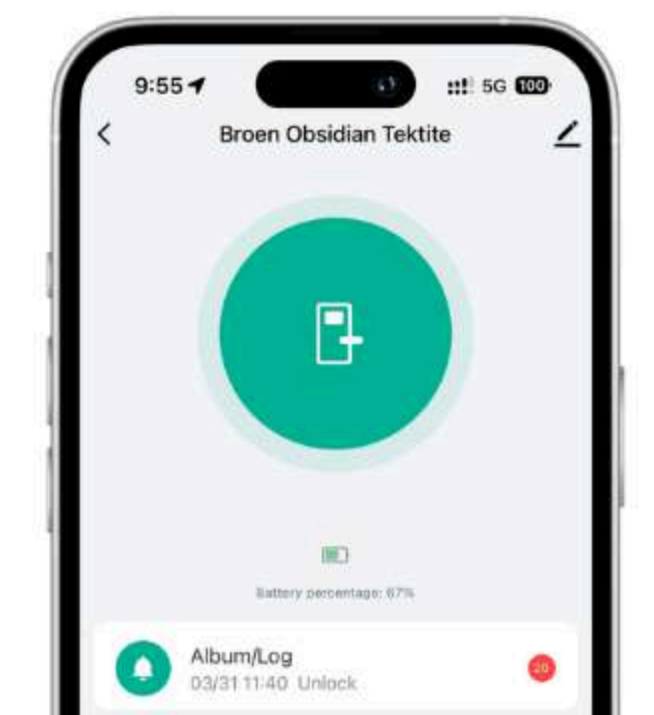

Mechanical Key Unlock
Emergency Key

SIGNATURE SERIES

Broen

SELO
DESIGNED FOR MAIN DOORS

P41,990

Body Dimensions	Front panel	447 X 75mm
Body Dimensions	Back panel	425 x 72mm
Body Material		SUS304 Stainless Steel
Battery Capacity		4200 mAh
Battery Life		3-6 Months
Users Registered Capacity		250 Users

AVAILABLE IN: BRUSHED BLACK, BRUSHED SILVER, BLUSH, BABY BLUE

Ways to Unlock:

IP68 Waterproof
Built to Withstand, Rain or Shine.

Face ID
Face the device to unlock.

Fingerprint
Tap finger to unlock.

6 Digit Passcode
Create your own 6 digit pin code.

Smart Key Card
Like used in hotels.

Smart App
Control through phone from anywhere.

HD Smart Intercom
See, hear, and speak—instantly.

One-time use Passcodes
Generate temporary passcode for Guests & Airbnb.