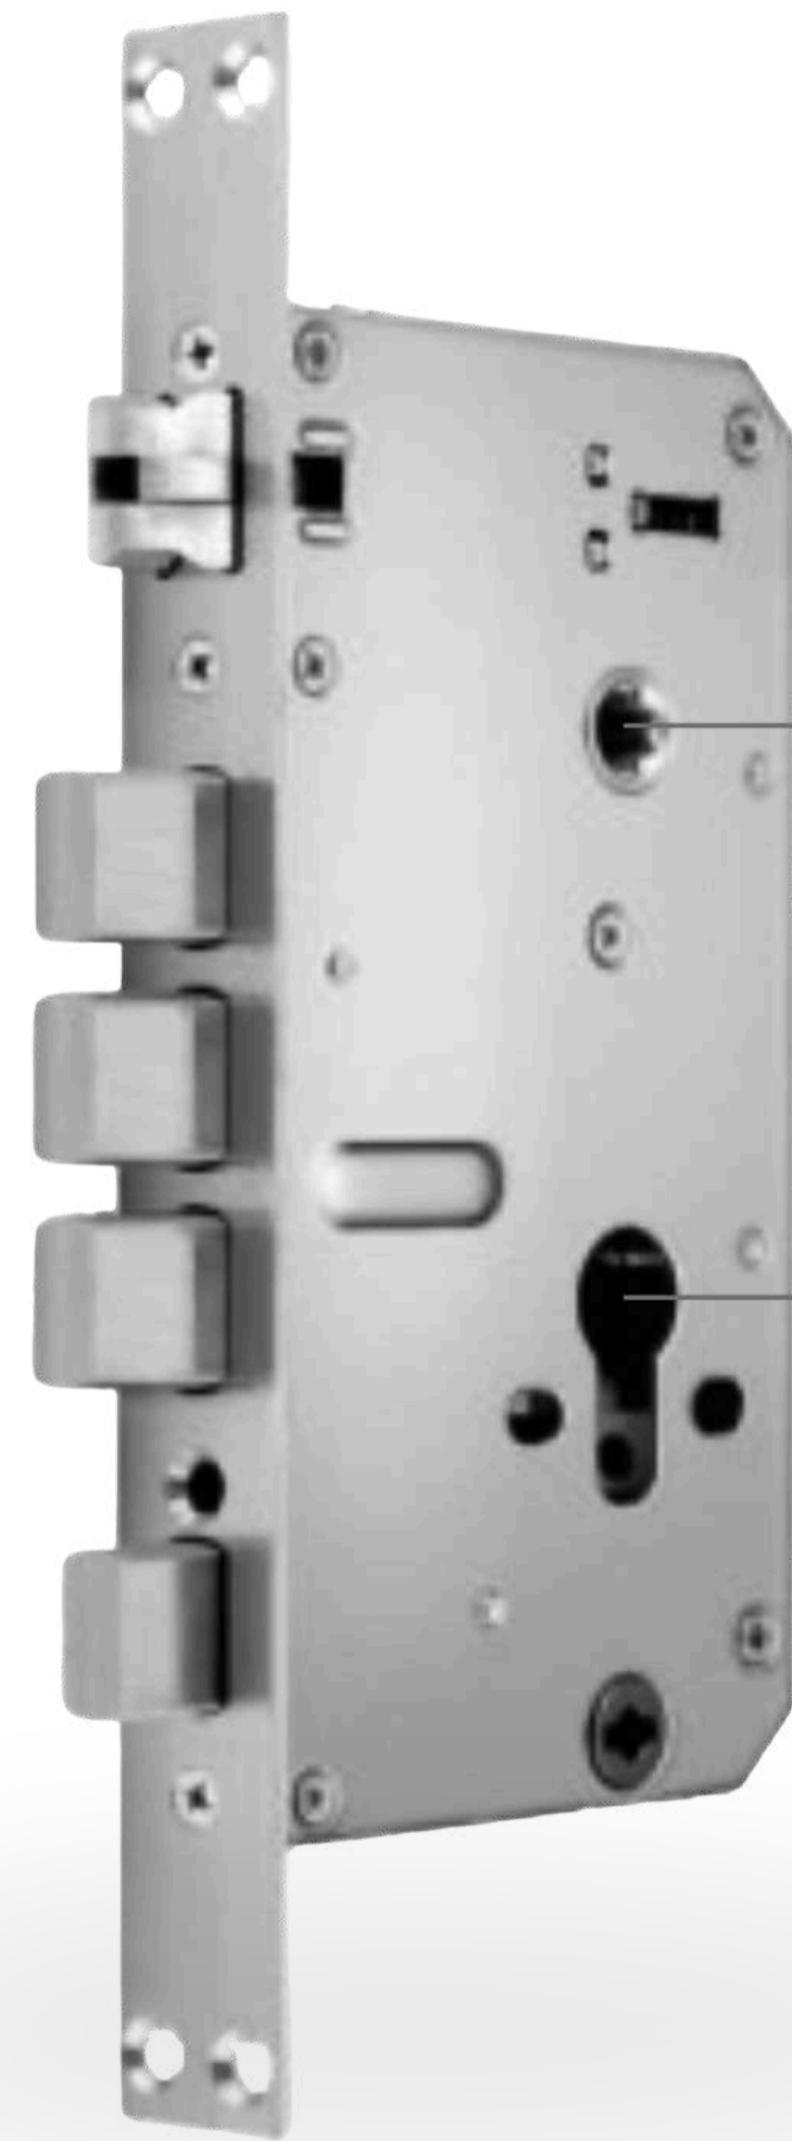

Extra / Replacement Parts

Mortise Locksets

6068
₱2,000