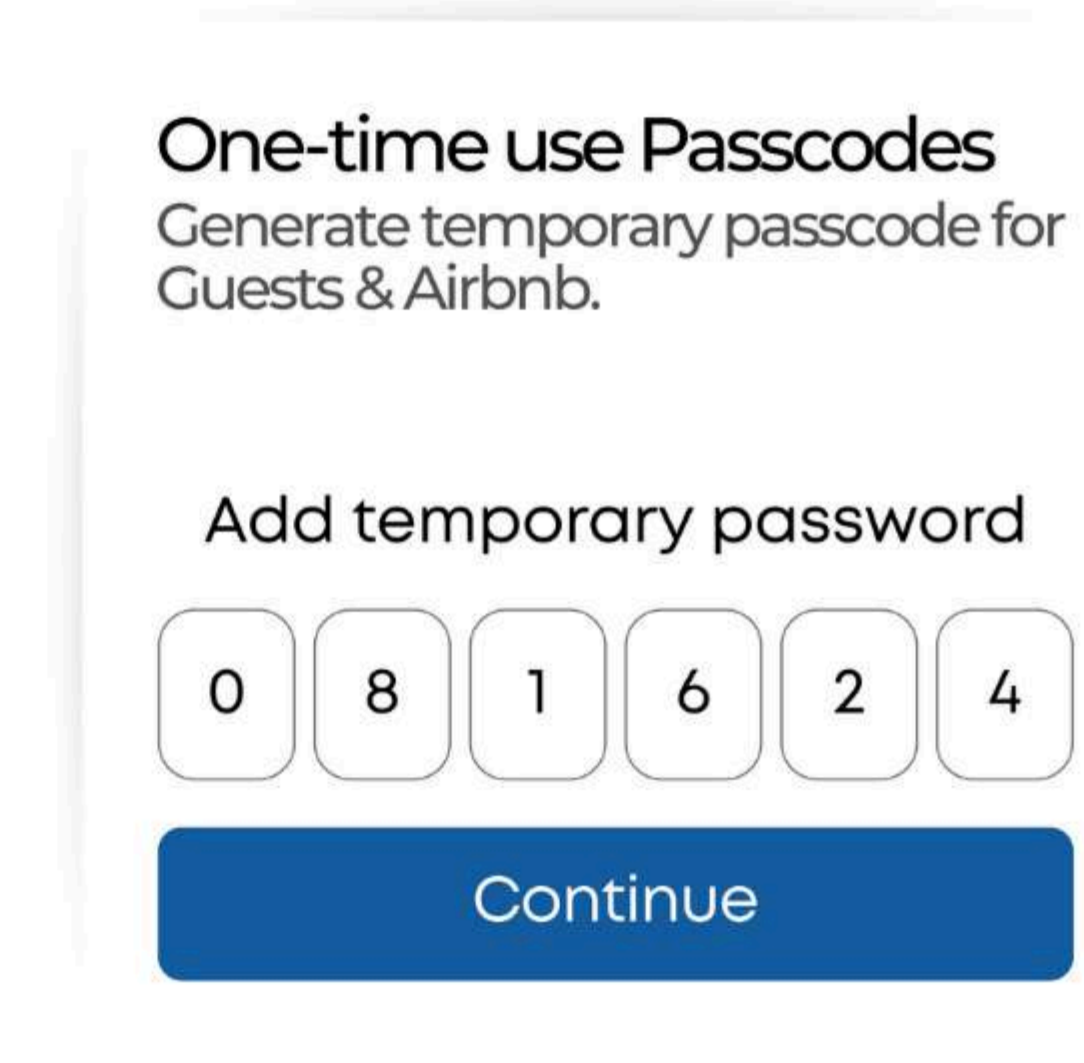

Ways to Unlock: