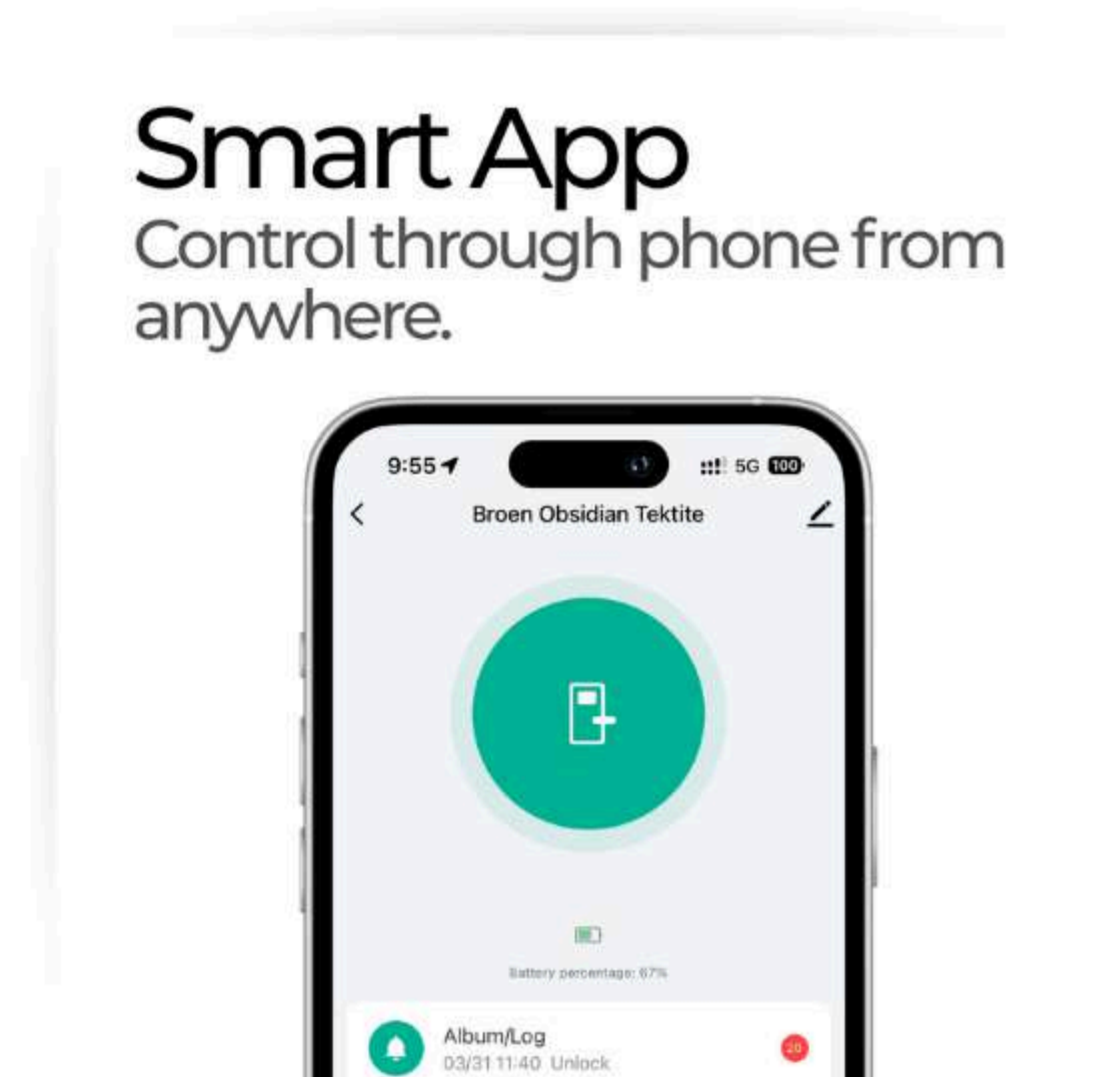

Ways to Unlock: