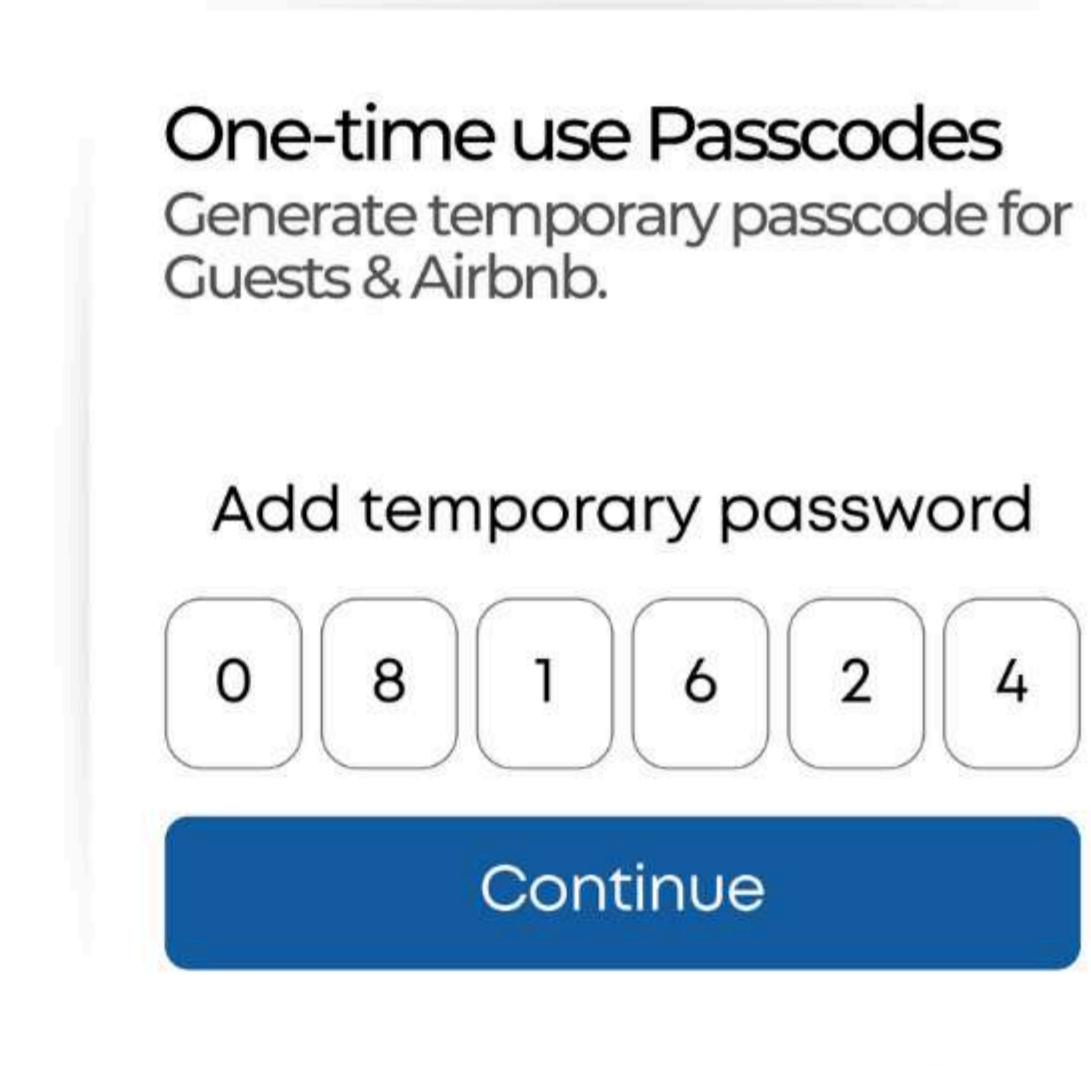

Ways to Unlock: