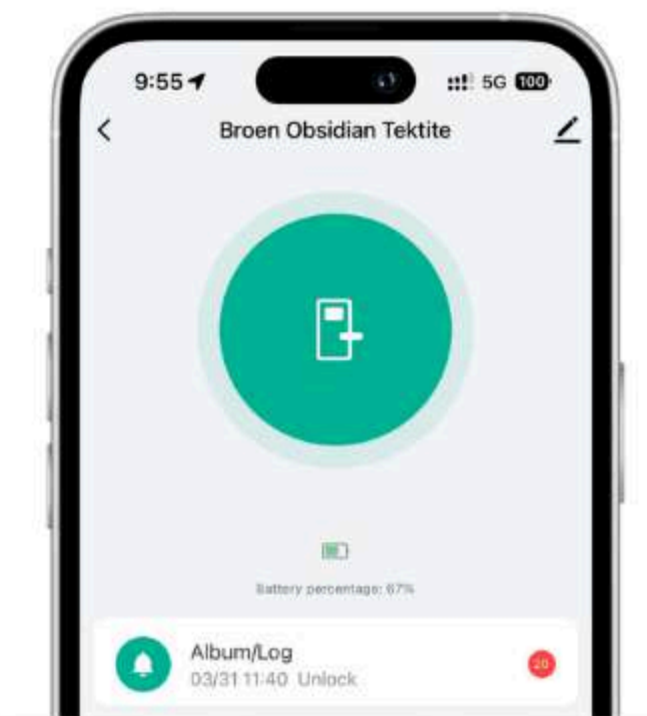

AVAILABLE IN:

Ways to Unlock:

IP65 Water-resistant
Built to Withstand, Rain or Shine.

Face ID
Face the device to unlock.

Fingerprint
Tap finger to unlock.

6 Digit Passcode
Create your own 6 digit pin code.

Smart Key Card
Like used in hotels.

Smart App
Control through phone from anywhere.

HD Smart Intercom
See, hear, and speak—instantly.

One-time use Passcodes
Generate temporary passcode for Guests & Airbnb.