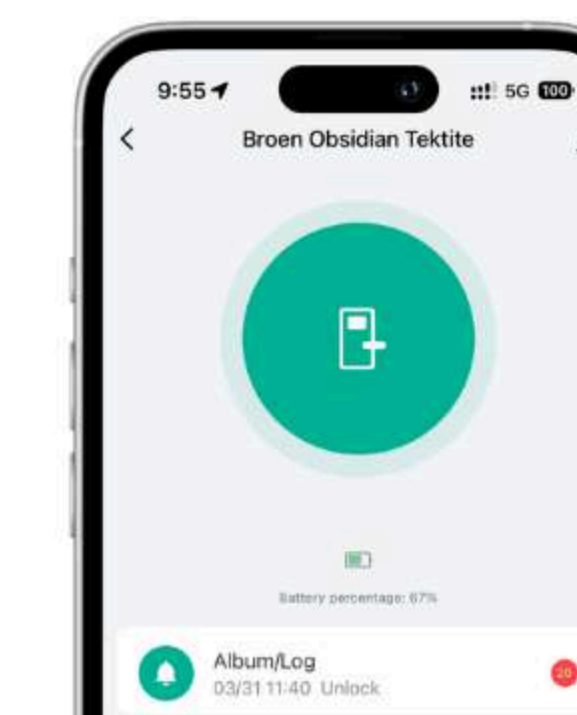

AVAILABLE IN:

 MATTE BLACK

Ways to Unlock:

IP68 Waterproof
Built to Withstand, Rain or Shine.

Face ID
Face the device to unlock.

Fingerprint
Tap finger to unlock.

6 Digit Passcode
Create your own 6 digit pin code.

Smart Key Card
Like used in hotels.

Smart App
Control through phone from anywhere.

HD Smart Intercom
See, hear, and speak—instantly.

One-time use Passcodes
Generate temporary passcode for Guests & Airbnb.

Mechanical Key Unlock
Emergency Key

Main Door Locks

Sentinel · Selo · Obsidian · Onyx · Siege · Coreon

SIGNATURE SERIES

Broen

SENTINEL DESIGNED FOR MAIN DOORS

P49,990

Body	Dimensions	Front panel	450 x 70 x 55mm
Body	Dimensions	Back panel	450 x 75 x 80mm
Body	Material		SUS304 Stainless Steel
Battery	Capacity		8400 mAh
Battery	Life		8-10 Months
Users	Registered Capacity		250 Users