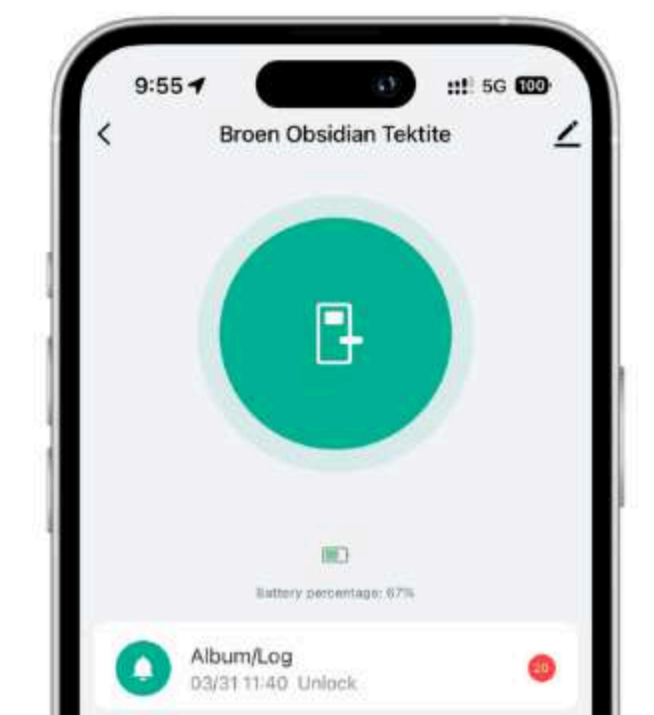

AVAILABLE IN:

MATTE BLACK

MATTE SILVER

Ways to Unlock:

Face ID

Face the device to unlock.

Fingerprint

Tap finger to unlock.

6 Digit Passcode

Create your own 6 digit pin code.

Smart Key Card

Like used in hotels.

Smart App

Control through phone from anywhere.

HD Smart Intercom

See, hear, and speak—instantly.

One-time use Passcodes

Generate temporary passcode for Guests & Airbnb.

Add temporary password

Continue

Mechanical Key Unlock

Emergency Key

BRIDGE SERIES

Broen