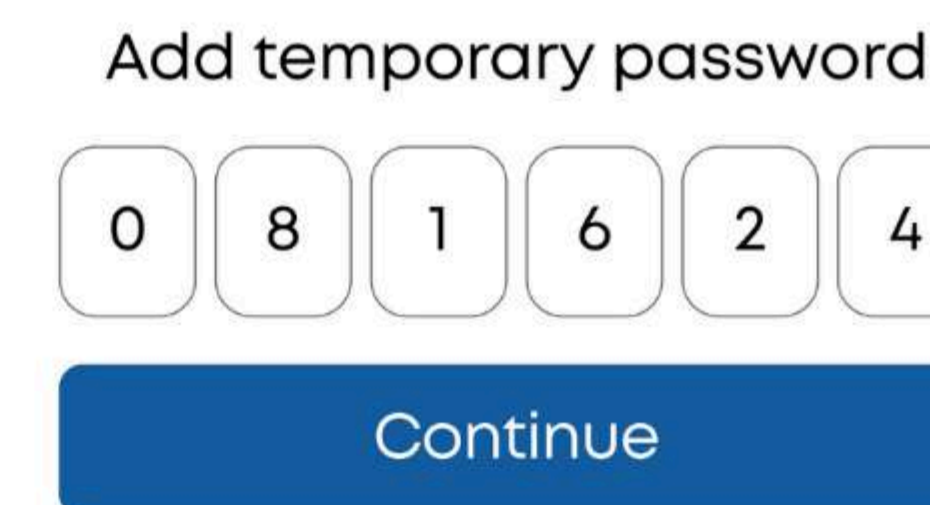

Smart Key Card
Like used in hotels.

Smart App
Control through phone from anywhere.

HD Smart Intercom
See, hear, and speak—instantly.

One-time use Passcodes
Generate temporary passcode for Guests & Airbnb.