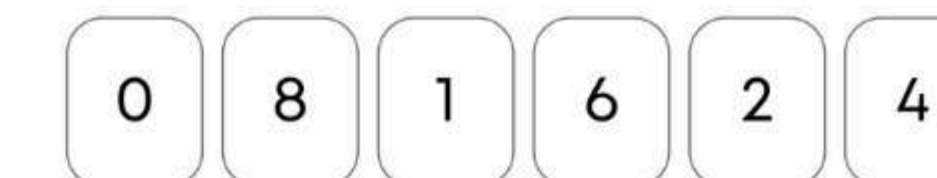

Add temporary password

Mechanical Key Unlock
Emergency Key

BRIDGE SERIES

Broen

COREON

DESIGNED FOR MAIN DOORS

P22,990

Body	Dimensions	Front panel	65 x 230mm
Body	Dimensions	Back panel	65 x 230mm
Body	Material		SUS304 Stainless Steel
Battery	Capacity		2500 mAh
Battery	Life		3-6 Months
Users	Registered Capacity		250 Users