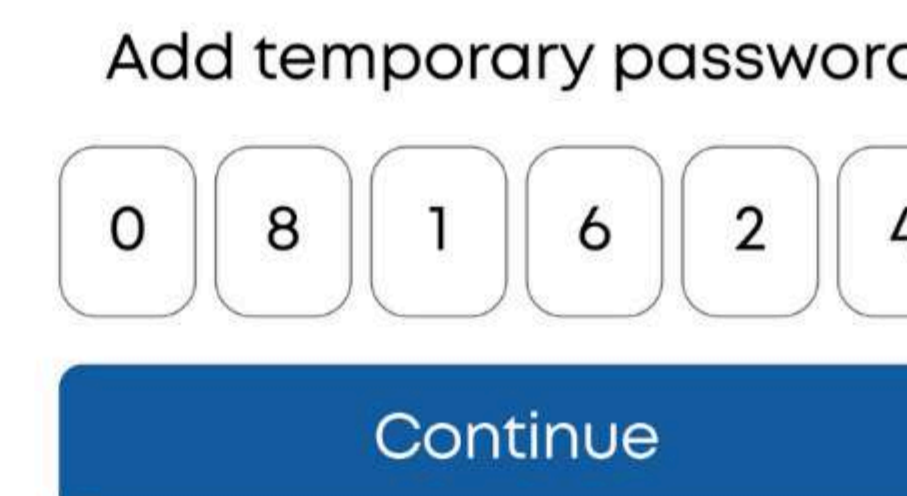

AVAILABLE IN:

Ways to Unlock:

IP68 Waterproof
Built to Withstand, Rain or Shine.

Face ID
Face the device to unlock.

Fingerprint
Tap finger to unlock.

6 Digit Passcode
Create your own 6 digit pin code.

Smart Key Card
Like used in hotels.

Smart App
Control through phone from anywhere.

HD Smart Intercom
See, hear, and speak—instantly.

One-time use Passcodes
Generate temporary passcode for Guests & Airbnb.

Mechanical Key Unlock
Emergency Key