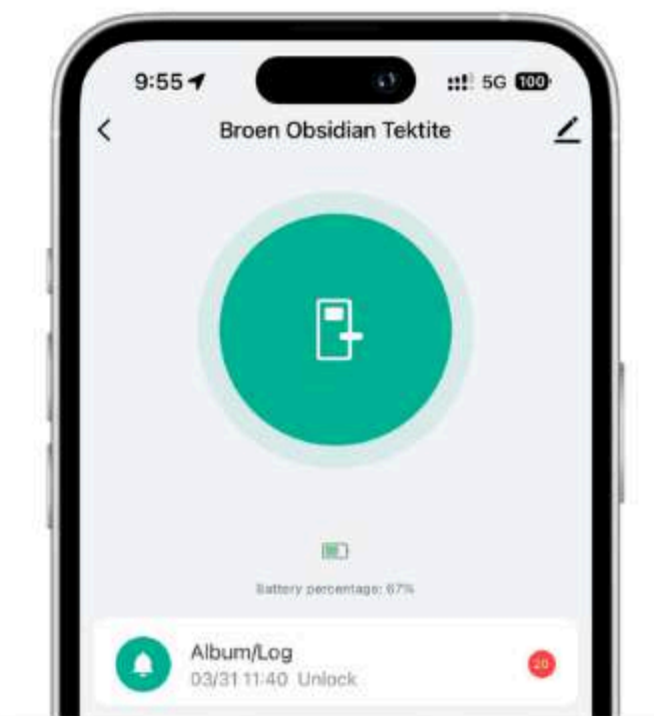

AVAILABLE IN:

GUN METAL

Ways to Unlock:

IP65 Water-resistant
Built to Withstand, Rain or Shine.

Face ID
Face the device to unlock.

Fingerprint
Tap finger to unlock.

6 Digit Passcode
Create your own 6 digit pin code.

Smart Key Card
Like used in hotels.

Smart App
Control through phone from anywhere.

HD Smart Intercom
See, hear, and speak—instantly.

One-time use Passcodes
Generate temporary passcode for Guests & Airbnb.