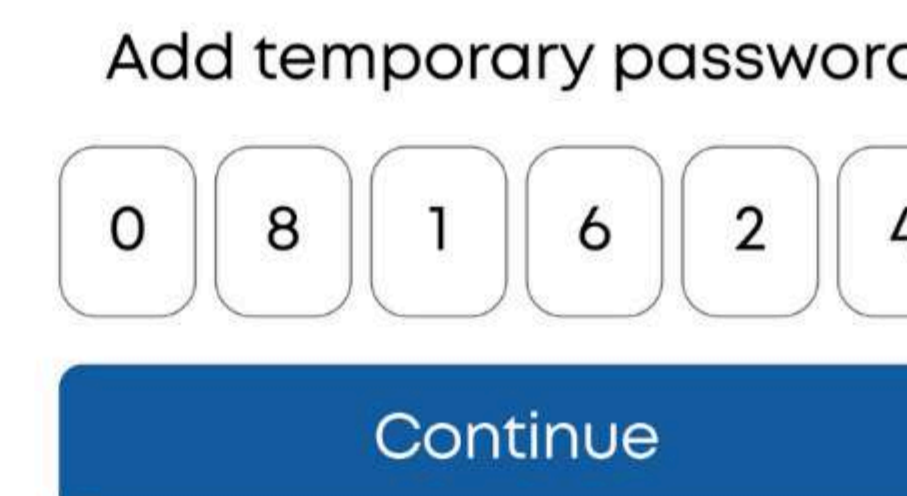

Smart Key Card
Like used in hotels.

Smart App
Control through phone from anywhere.

HD Smart Intercom
See, hear, and speak—instantly.

One-time use Passcodes
Generate temporary passcode for Guests & Airbnb.