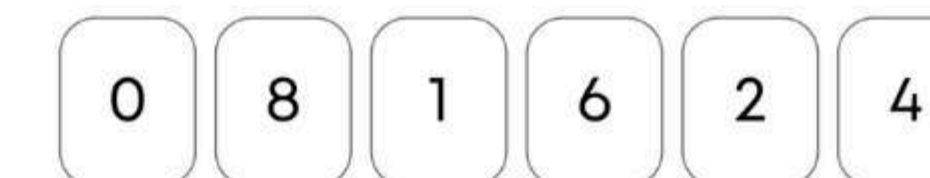

Add temporary password

Mechanical Key Unlock
Emergency Key

BRIDGE SERIES

Broen

SOLARA

DESIGNED FOR SLIDING DOORS

P16,990

Body	Dimensions	Front panel	350 x 39mm
Body	Dimensions	Back panel	350 x 39mm
Body	Material	SUS304 Stainless Steel	
Battery	Capacity	4x AA Battery	
Battery	Life	3-6 Months	
Users	Registered Capacity	200 Users	