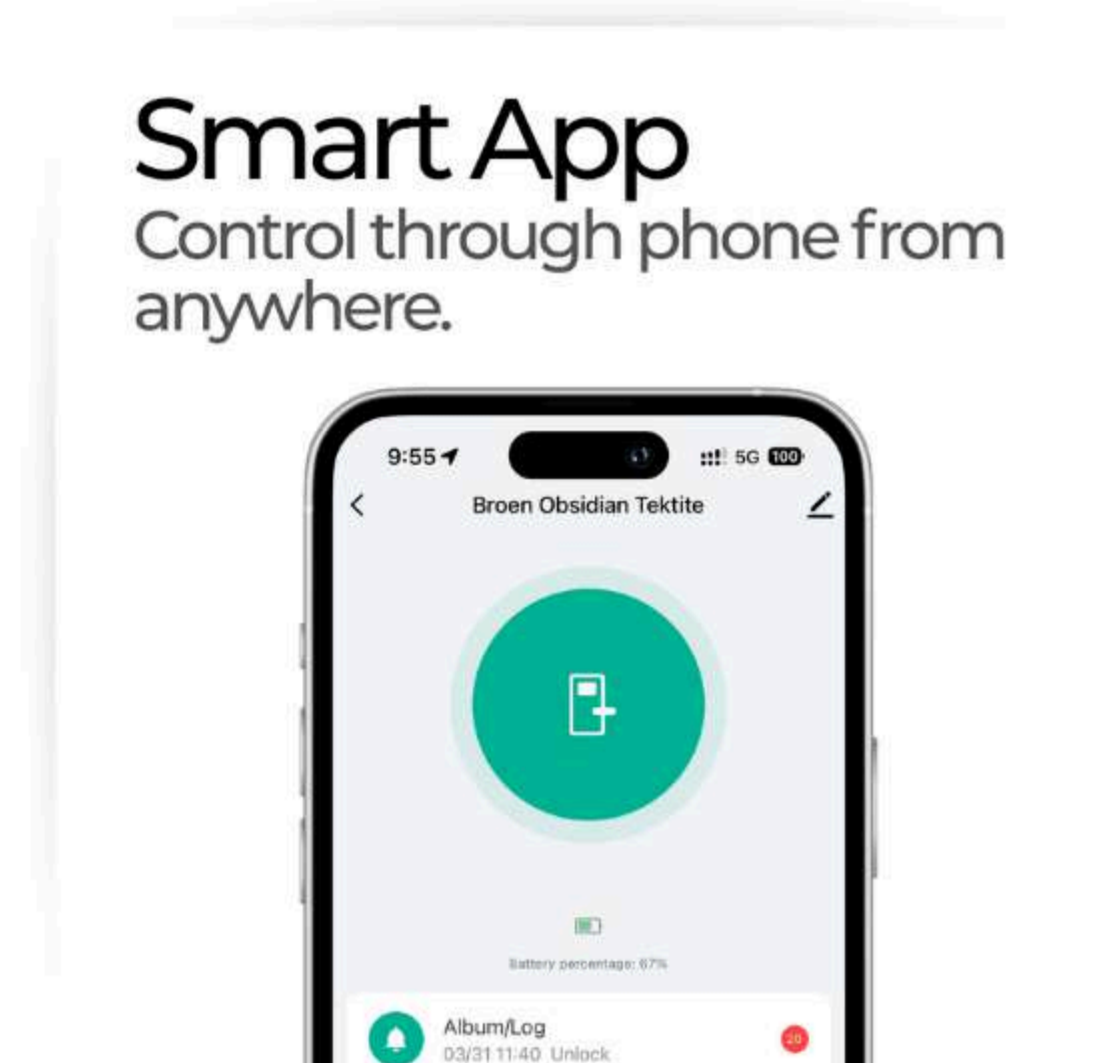

Ways to Unlock: