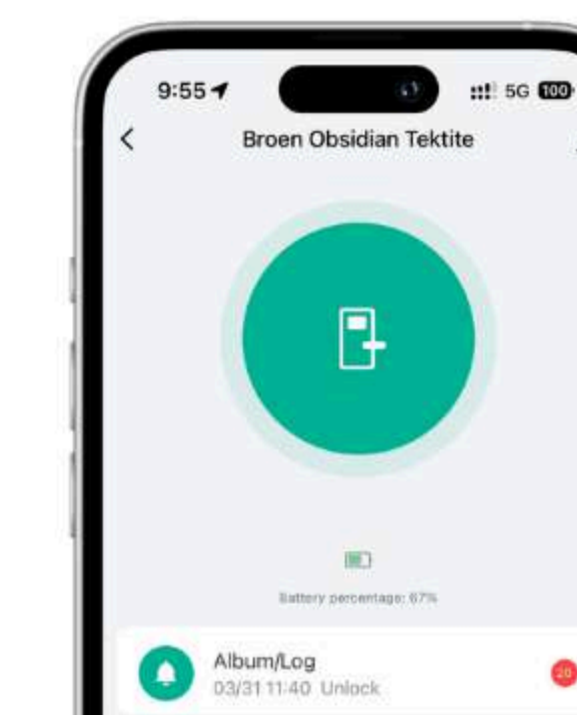

Mechanical Key Unlock
Emergency Key

Main Door Locks

Sentinel · Selo · Obsidian · Onyx · Siege · Coreon

SIGNATURE SERIES

Broen

SENTINEL DESIGNED FOR MAIN DOORS

P49,990

Body	Dimensions	Front panel	450 x 70 x 55mm
Body	Dimensions	Back panel	450 x 75 x 80mm
Body	Material		SUS304 Stainless Steel
Battery	Capacity		8400 mAh
Battery	Life		8-10 Months
Users	Registered Capacity		250 Users

AVAILABLE IN:

 MATTE BLACK

Ways to Unlock:

IP68 Waterproof
Built to Withstand, Rain or Shine.

NOT INCLUDED.

Face ID
Face the device to unlock.

Fingerprint
Tap finger to unlock.

6 Digit Passcode
Create your own 6 digit pin code.

Smart Key Card
Like used in hotels.

Smart App
Control through phone from anywhere.

HD Smart Intercom
See, hear, and speak—instantly.

One-time use Passcodes
Generate temporary passcode for Guests & Airbnb.