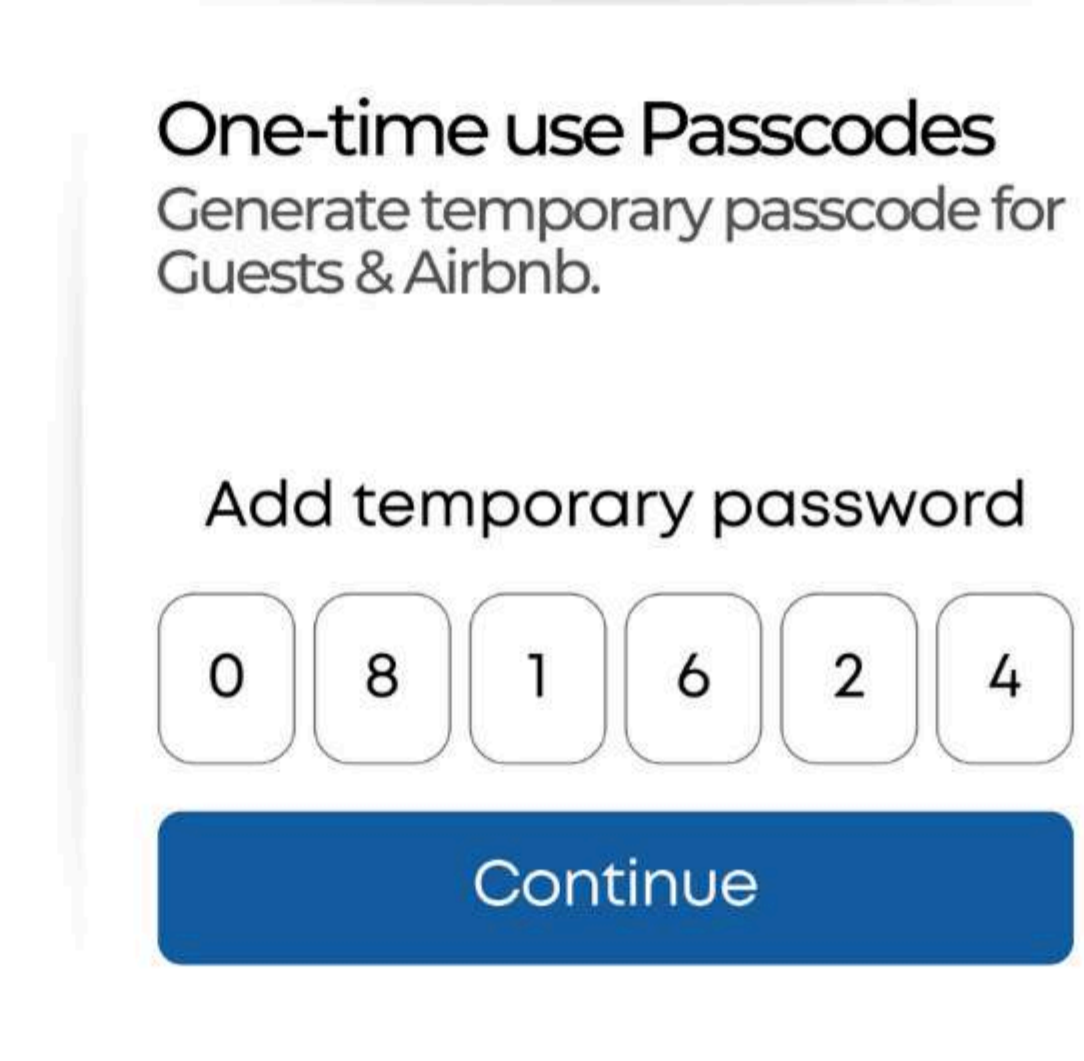

Ways to Unlock: